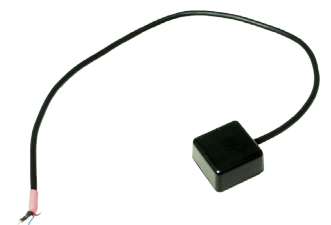

WIRELESS PTT BOX

Part number: WPTT-BOX